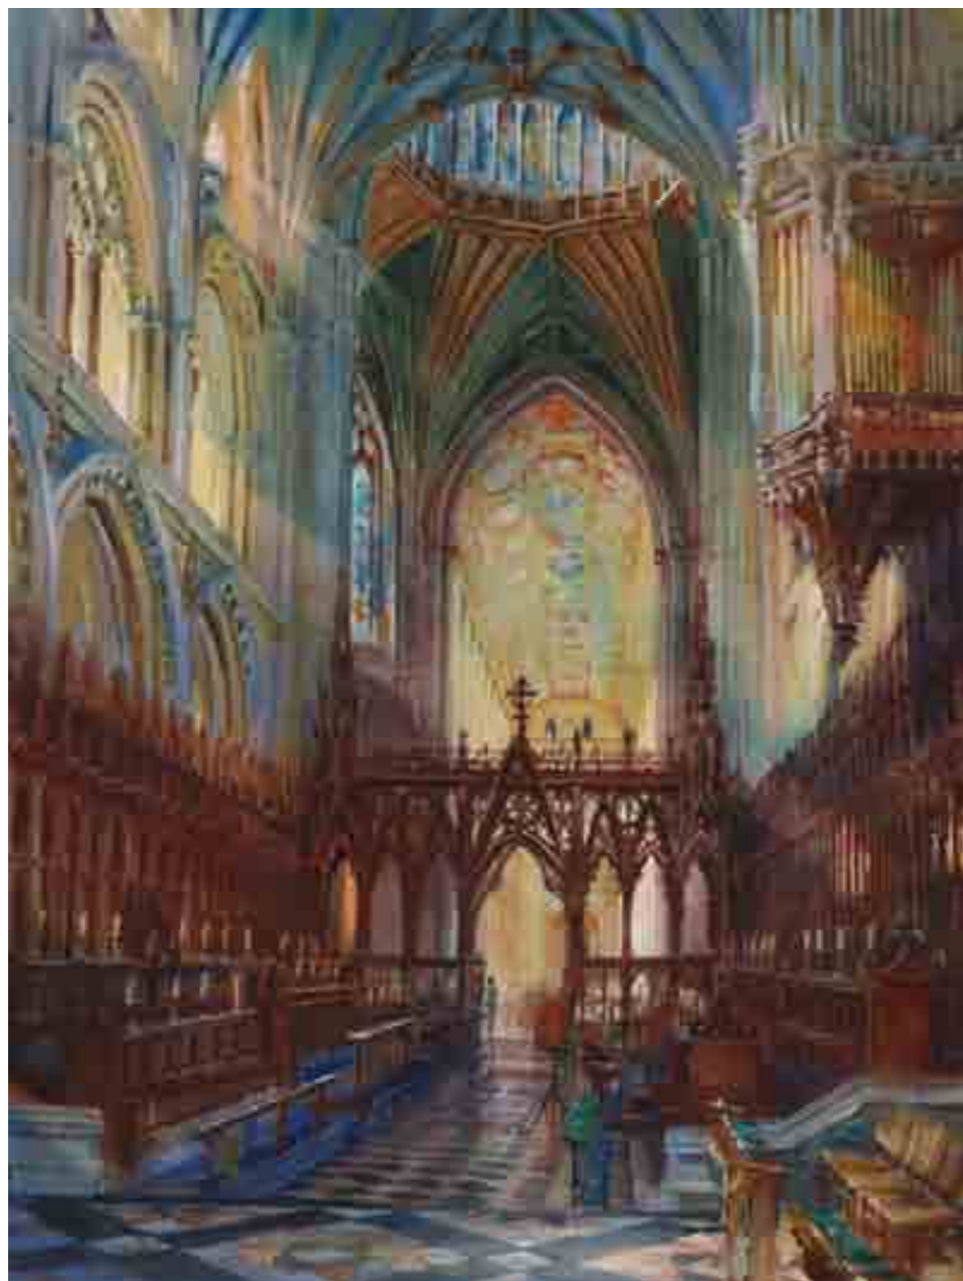

THE ORDER OF
S^T ETHELDREDA
ELY CATHEDRAL TRUST

Alexander Creswell
THE ELY SERIES

Ely Cathedral is a glorious building which has been represented in art many times over the centuries. Now, for the first time, we have an opportunity to celebrate the artistic angle for the benefit of the Cathedral.

Ely Cathedral - The Choir • Framed size 22 x 27 inches 56 x 68.5 cm

Alexander Creswell's work is displayed in many public and private collections. He has an international reputation as Britain's finest contemporary watercolour painter and has undertaken commissions for HM The Queen and many others. He has paintings in The Frick Museum & The Forbes Collection, New York and has held many exhibitions in London, New York, Hong Kong, Dubai and elsewhere.

Ely Cathedral - The Lady Chapel • Framed size 25 x 21 inches 63.5 x 53 cm

"Ely Cathedral is a fabulous subject, presenting in one glance almost every challenge that a painter can encounter; not just the light, the perspective, colour & scale, but its soaring majesty and awe-inspiring spirit. I am delighted that my work will go towards supporting the Cathedral so that its wonders may be experienced by future generations for years to come."